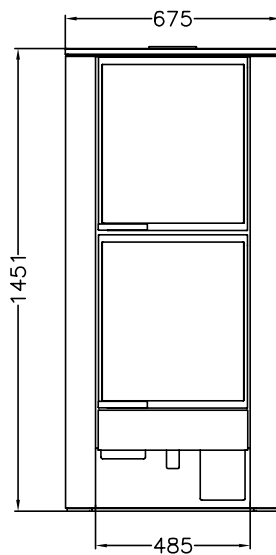

Z60F

WOOD STOVES

mm 680x660xh1450

CE EN -13240 certification

Z60F

Black

## STANDARD EQUIPMENT

- above flue  $\varnothing$  150 mm
- oven of mm 350x520xh240
- oven features: 1 grid + 1 baking pan
- primary air thermostatic regulation
- external flue air  $\varnothing$  80 mm

## DATA SHEET

Energy Efficiency Class: A+	Efficiency: 85.1 %
Nominal heat output: 13.5 kW	Mean content of CO to 13% O <sub>2</sub> : 0.05 %
Max heat output: 16.0 kW	Average DUST content to 13% O <sub>2</sub> : 20.0 mg/Nm <sup>3</sup>
Firebox capacity (LxPxH): 33x36x45 cm	Fill opening (LxH): 35x25 cm
Mean flue gas temperature: 230 °C	Flue gas mass flow: 11.0 g/s
Flue depression: mbar 0.12	Net weight/packaging included: kg 270/290