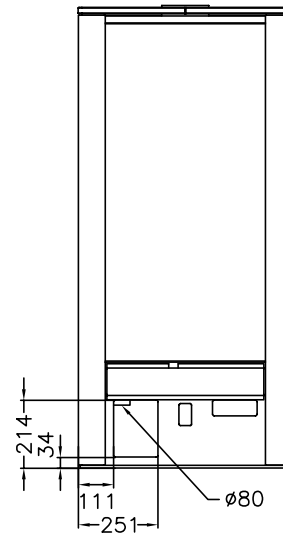

Z60F

WOOD STOVES

mm 680x660xh1450

CE EN -13240 certification

Z60F

Black

## STANDARD EQUIPMENT

- above flue  $\varnothing$  150 mm
- oven of mm 350x520xh240
- oven features: 1 grid + 1 baking pan
- primary air thermostatic regulation
- external flue air  $\varnothing$  80 mm

## DATA SHEET

Energy Efficiency Class: A+	Efficiency: 85.1 %
Nominal heat output: 13.5 kW	Mean content of CO to 13% O <sub>2</sub> : 0.05 %
Max heat output: 16.0 kW	Average DUST content to 13% O <sub>2</sub> : 20.0 mg/Nm <sup>3</sup>
Firebox capacity (LxPxH): 33x36x45 cm	Fill opening (LxH): 35x25 cm
Mean flue gas temperature: 230 °C	Flue gas mass flow: 11.0 g/s
Flue depression: mbar 0.12	Net weight/packaging included: kg 270/290