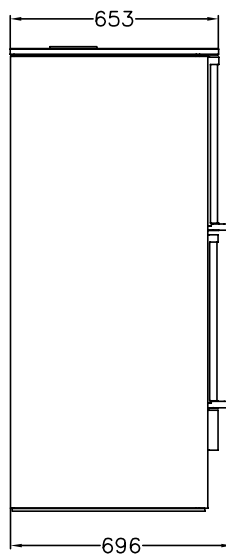

Z60F

WOOD STOVES

mm 680x660xh1450

CE EN -13240 certification

Z60F

Black

## STANDARD EQUIPMENT

- above flue  $\varnothing$  150 mm
- oven of mm 350x520xh240
- oven features: 1 grid + 1 baking pan
- primary air thermostatic regulation
- external flue air  $\varnothing$  80 mm

## DATA SHEET

Energy Efficiency Class: A+	Efficiency: 85.1 %
Nominal heat output: 13.5 kW	Mean content of CO to 13% O <sub>2</sub> : 0.05 %
Max heat output: 16.0 kW	Average DUST content to 13% O <sub>2</sub> : 20.0 mg/Nm <sup>3</sup>
Firebox capacity (LxPxH): 33x36x45 cm	Fill opening (LxH): 35x25 cm
Mean flue gas temperature: 230 °C	Flue gas mass flow: 11.0 g/s
Flue depression: mbar 0.12	Net weight/packaging included: kg 270/290