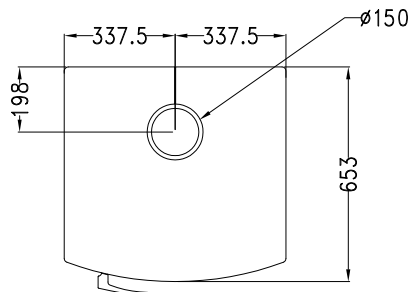

Z60F

WOOD STOVES

mm 680x660xh1450

CE EN -13240 certification

Z60F

Black

## STANDARD EQUIPMENT

- above flue  $\varnothing$  150 mm
- oven of mm 350x520xh240
- oven features: 1 grid + 1 baking pan
- primary air thermostatic regulation
- external flue air  $\varnothing$  80 mm

## DATA SHEET

Energy Efficiency Class: A+	Efficiency: 85.1 %
Nominal heat output: 13.5 kW	Mean content of CO to 13% O <sub>2</sub> : 0.05 %
Max heat output: 16.0 kW	Average DUST content to 13% O <sub>2</sub> : 20.0 mg/Nm <sup>3</sup>
Firebox capacity (LxPxH): 33x36x45 cm	Fill opening (LxH): 35x25 cm
Mean flue gas temperature: 230 °C	Flue gas mass flow: 11.0 g/s
Flue depression: mbar 0.12	Net weight/packaging included: kg 270/290